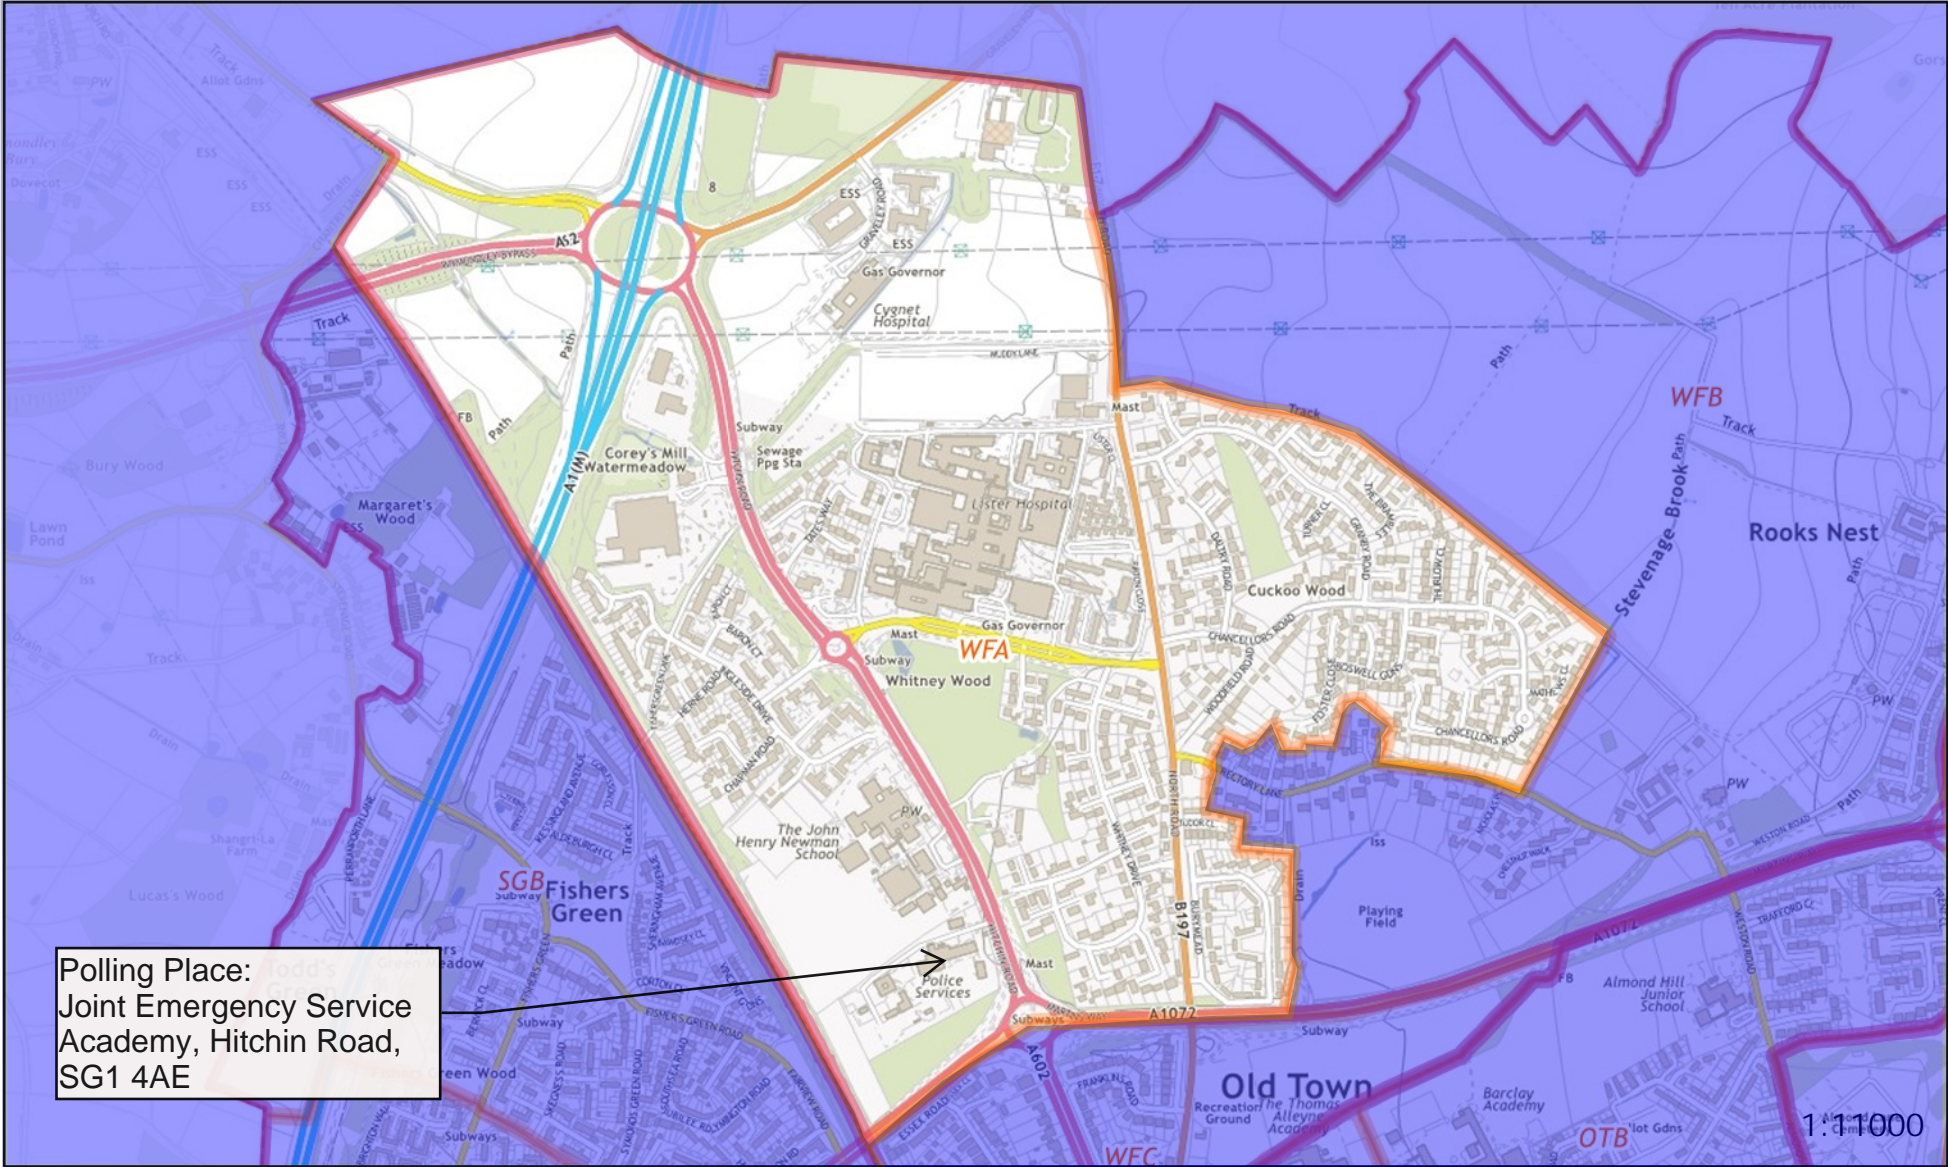

Polling District WFA - Woodfield Borough Ward