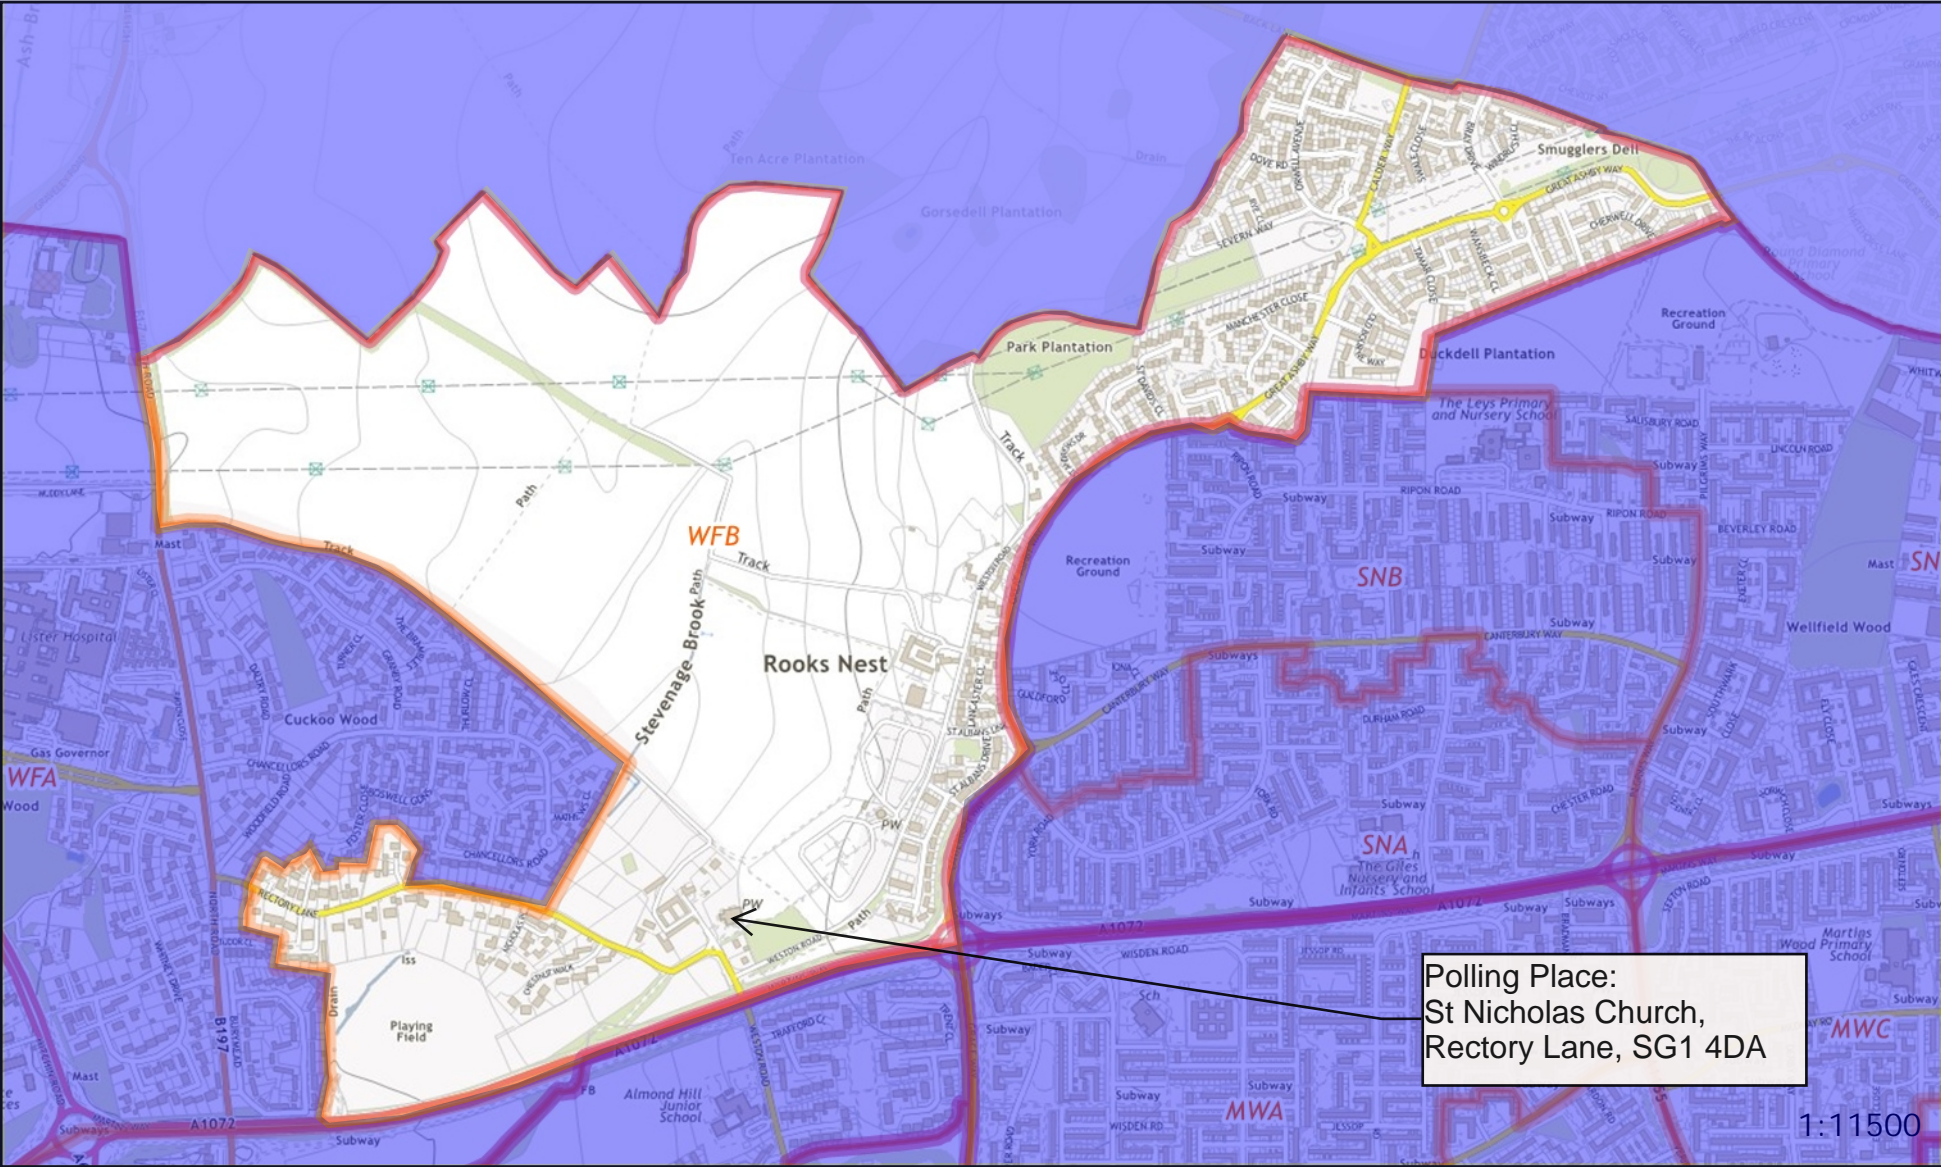

Polling District WFB - Woodfield Borough Ward