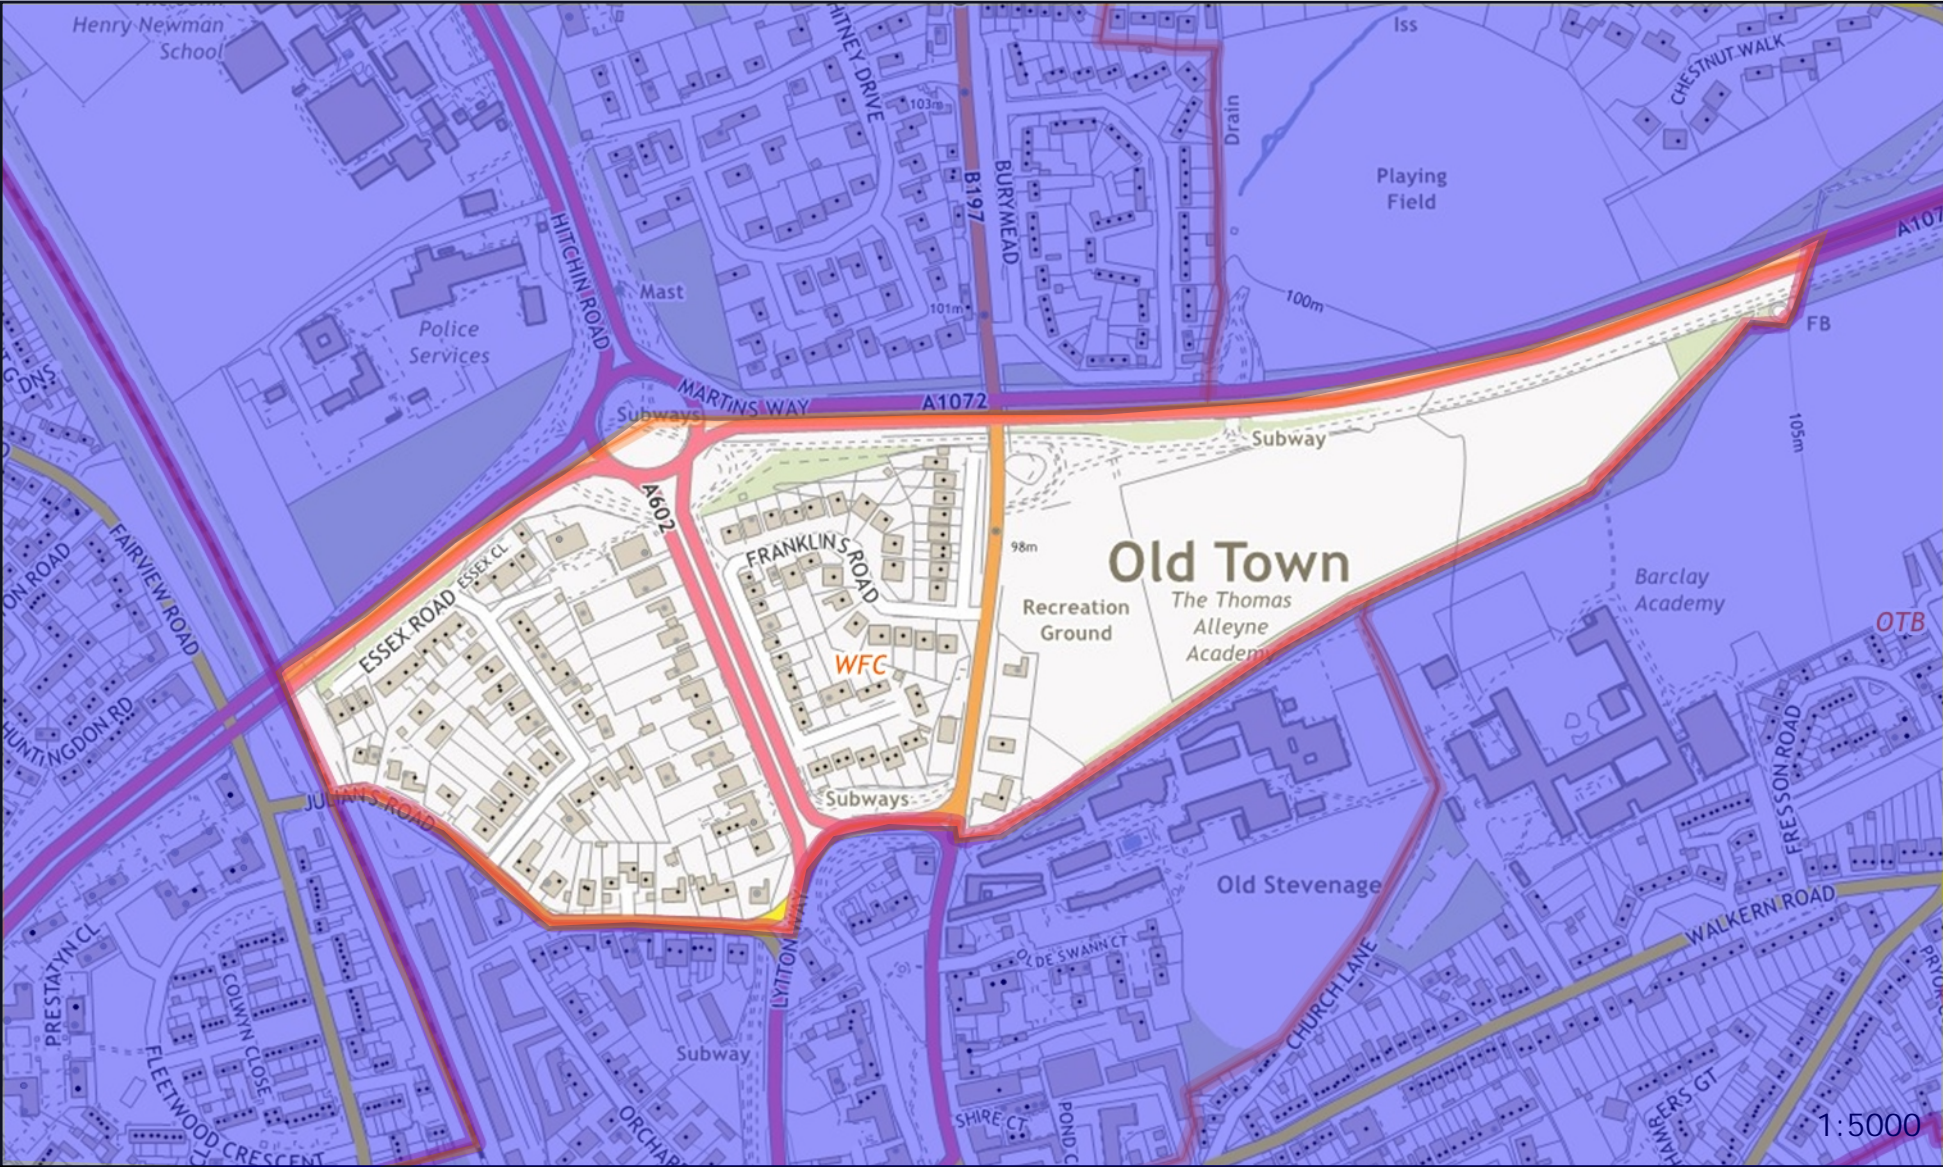

Polling District WFC - Woodfield Borough Ward

Polling Place: Joint Emergency Service Academy, Hitchin Road, SG1 4AE (within Polling District WFA)